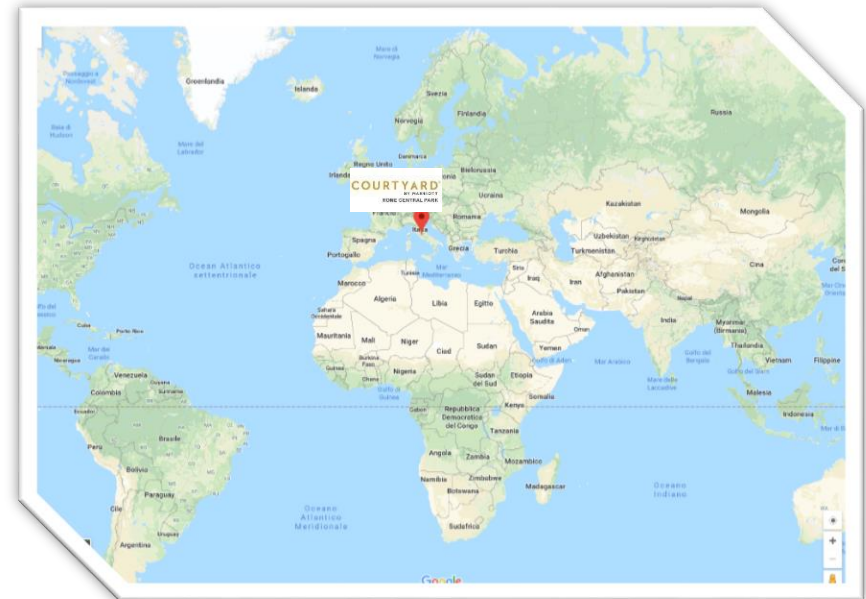

COURTYARD[®]
BY MARRIOTT

Rome Central Park

**RACING CIRCUIT
VALLELUNGA**
40 KM – 40 MIN RIDE

PORTA DI ROMA MALL
18 KM – 20 MIN RIDE

COURTYARD[®]
BY MARRIOTT

**ITALIAN MINISTRY OF
FOREIGN AFFAIRS**
5 KM – 11 MIN RIDE

DISTANCE BY CAR

FROM LEONARDO DA VINCI AIRPORT - FCO

30 KM – 40 MIN DRIVE

FROM CIAMPINO AIRPORT

35 KM – 45 MIN DRIVE

FROM TERMINI STATION

13 KM – 20 MIN DRIVE

HOTEL OVERVIEW