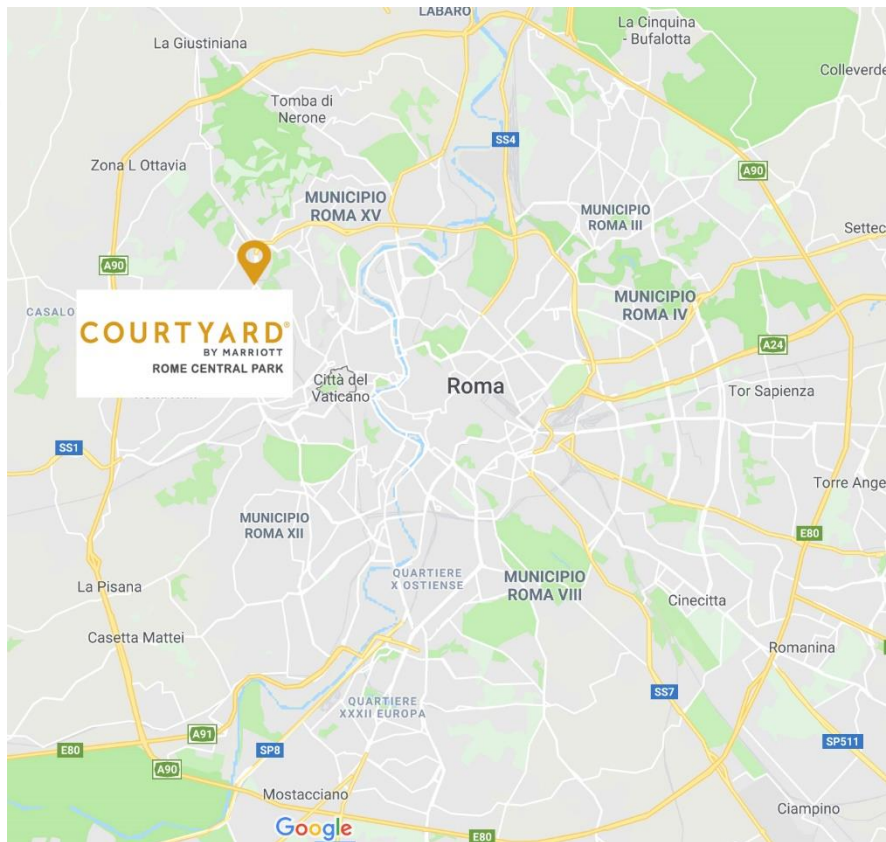

**AUDITORIUM
PARCO DELLA MUSICA**
8 KM – 15 MIN RIDE