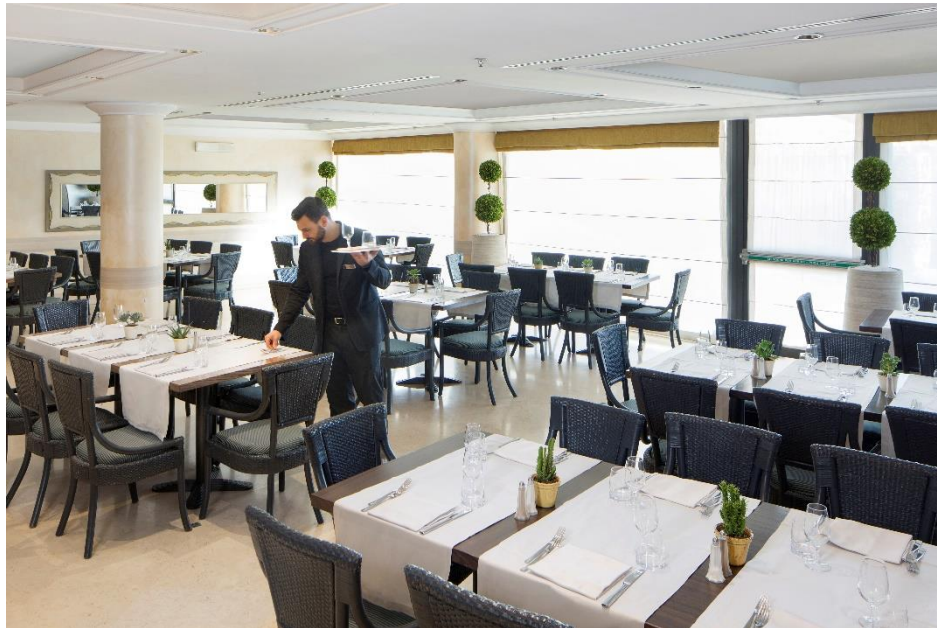

15 minutes from the City Center
1000 sqm space of Conference Center

162
ROOMS

11
MEETING
ROOMS

1
BALL
ROOM

2
RESTAURANTS

- Free WiFi connection in all public area
- Market with snacks and drinks
- Mobile check-in
- ATM machine
- Souvenirs shop
- 24 hours business center
- Garage and external parking
- Fitness room
- Currency exchange office
- Lobby bar
- Hair dresser and beauty center
- Pet friendly

MEETINGS & EVENTS

MEETINGS & EVENTS

BANQUETING & EVENTS

RESTAURANT

RISTORANTE
Moscati

Contemporary Fine Dining & Wine Bar serving
Mediterranean Cuisine.
Sunny terrace!

- 70 internal covers
- 50 external covers
- Business casual dress code

Phone +39 0635574 828
<http://moscati.restaurant/>

RESTAURANT

IL PINETO

A fresh and energetic *buffet breakfast*.
Our *banqueting room* is the ideal location to
host a special event.
Sunny terrace!

- 130 internal covers
- 70 external covers

Breakfast Time: from 06:30 to 10:30

RESTAURANT

On the go or off the clock,
choose *from snacks to signature dishes*
that cater your taste.
Sunny terrace!

- Casual dress code
- Open for lunch and dinner

Opening hour: from 10:30 to 24:00